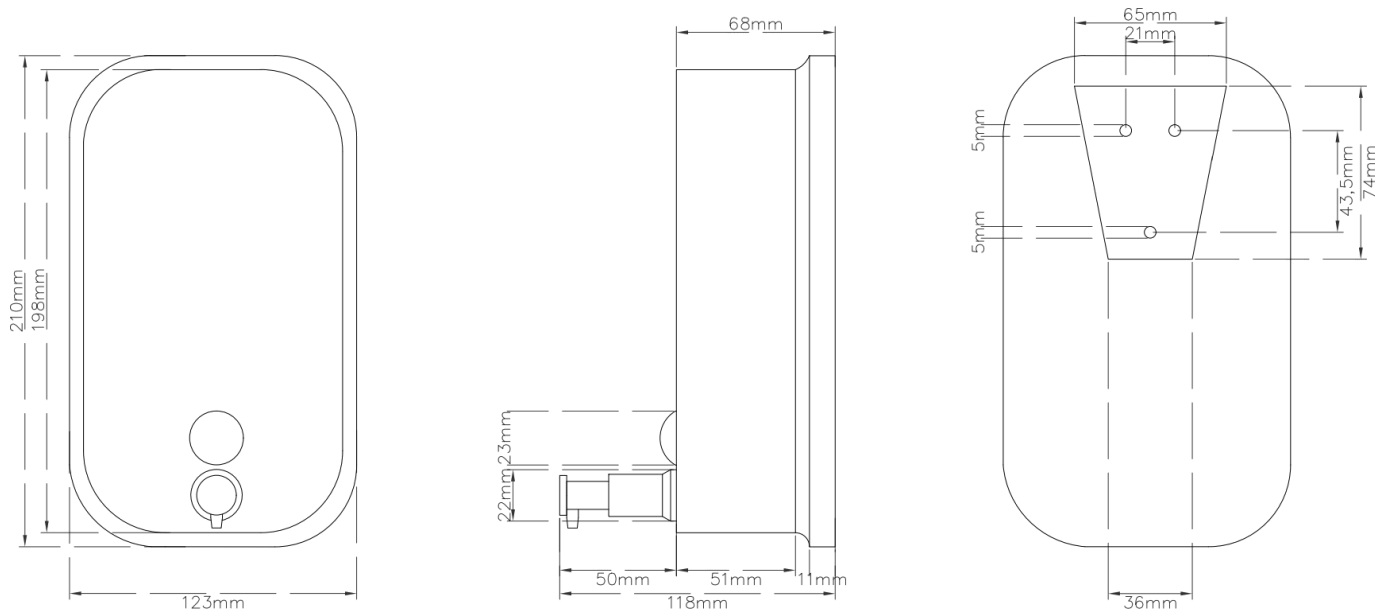

Soap Dispenser Prestige Vertical 1000ml

PW1033

Installation Height:
100mm From Countertop

Materials: Constructed from type 304 stainless steel, exposed surfaces are in a brushed finish.

Installation: The wall bracket is fixed to the wall 220mm above countertop using fixing kit supplied. The soap dispenser is then fixed to the wall bracket and secured by grub screw inside the dispenser. The soap dispenser will sit 100mm above countertop.

Specification: Soap Dispenser Prestige Vertical, capacity 1000ml constructed from type 304 stainless steel. Soap dispenser will dispense one shot of liquid soap equal to 1.2ml. Dispenses any dispense any commercially available soap. Not suitable for grit soap.