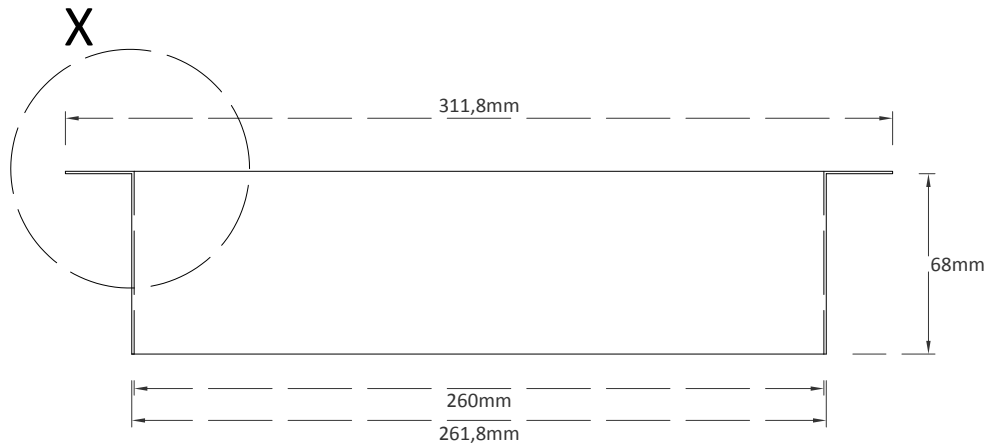

X 1:1

Prestige Bin Chute 260mm	Code: PSC260
Finish: 304 Brushed Stainless Steel	EAN Number:

Proprietary and Confidential
 The information contained in this drawing is the sole property of Prestige Radiators Ltd.
 Any reproduction in part or as a whole without the written permission of Prestige Radiators Ltd is prohibited.