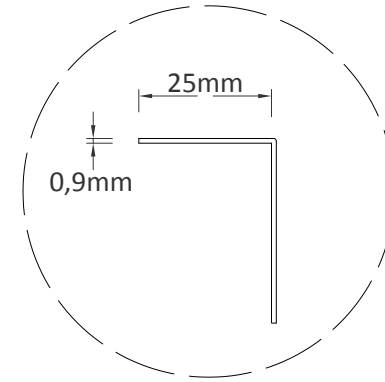

X 1:1

Prestige Bin Chute 260mm	Code: PSC260
Finish: 304 Brushed Stainless Steel	EAN Number:

Proprietary and Confidential
 The information contained in this drawing is the sole property of Prestige Radiators Ltd.
 Any reproduction in part or as a whole without the written permission of Prestige Radiators Ltd is prohibited.