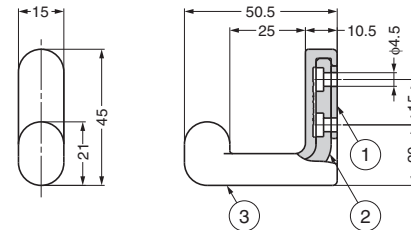

Parts Included

- Countersunk head tapping screw 4x32
- Hexagon socket set screw M5x8
- Pan head screw M2.3x6

Variations

No.	Part Name	Material	Finish
①	Base	Steel (SS)	Nickel
②	Base Cover	Zinc Alloy (ZDC)	As below
③	Arm	Wood	Clear
④	Screw	-	Plain

Parts Included

- Pan head tapping screw 4x32

Variations

No.	Part Name	Material	Finish
①	Base Plate	Stainless Steel (SUS304)	Plain
②	Base	Stainless Steel (SUS304)	Plain
③	Cover	Silicone Rubber (Q)	-

[Hook and Cover]