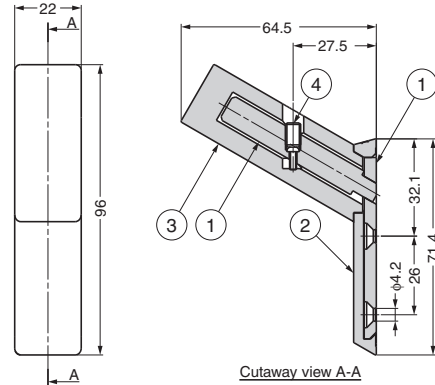

COAT HOOK (PREMIUM WOOD SERIES)

TEST METHOD 4

PXB-WM05-111

Features

- Meticulously selected materials are hand processed to create this hook. The defined lines of the metal contrast with the warmth of natural wood to create a visually appealing linear design.

Parts Included

- Countersunk head tapping screw 4x32
- Hexagon socket set screw M5x8
- Pan head screw M2.3x6

Variations

No.	Part Name	Material	Finish
①	Base	Steel (SS)	Nickel
②	Base Cover	Zinc Alloy (ZDC)	As below
③	Arm	Wood	Clear
④	Screw	-	Plain

HOOK (RUBBER RANGER SERIES)

TEST METHOD 4

PXB-GR05-111

Features

- Covered with soft silicone rubber, this series has a charming rounded shape. With colours that are vivid but not too bright, it can be used anywhere you please.
- The inside of the silicone cover has a retaining feature to prevent the cover from coming off.
- The base is made from stainless steel to hold items securely in place.

Parts Included

- Pan head tapping screw 4x32

Variations

No.	Part Name	Material	Finish
①	Base Plate	Stainless Steel (SUS304)	Plain
②	Base	Stainless Steel (SUS304)	Plain
③	Cover	Silicone Rubber (Q)	-

[Hook and Cover]