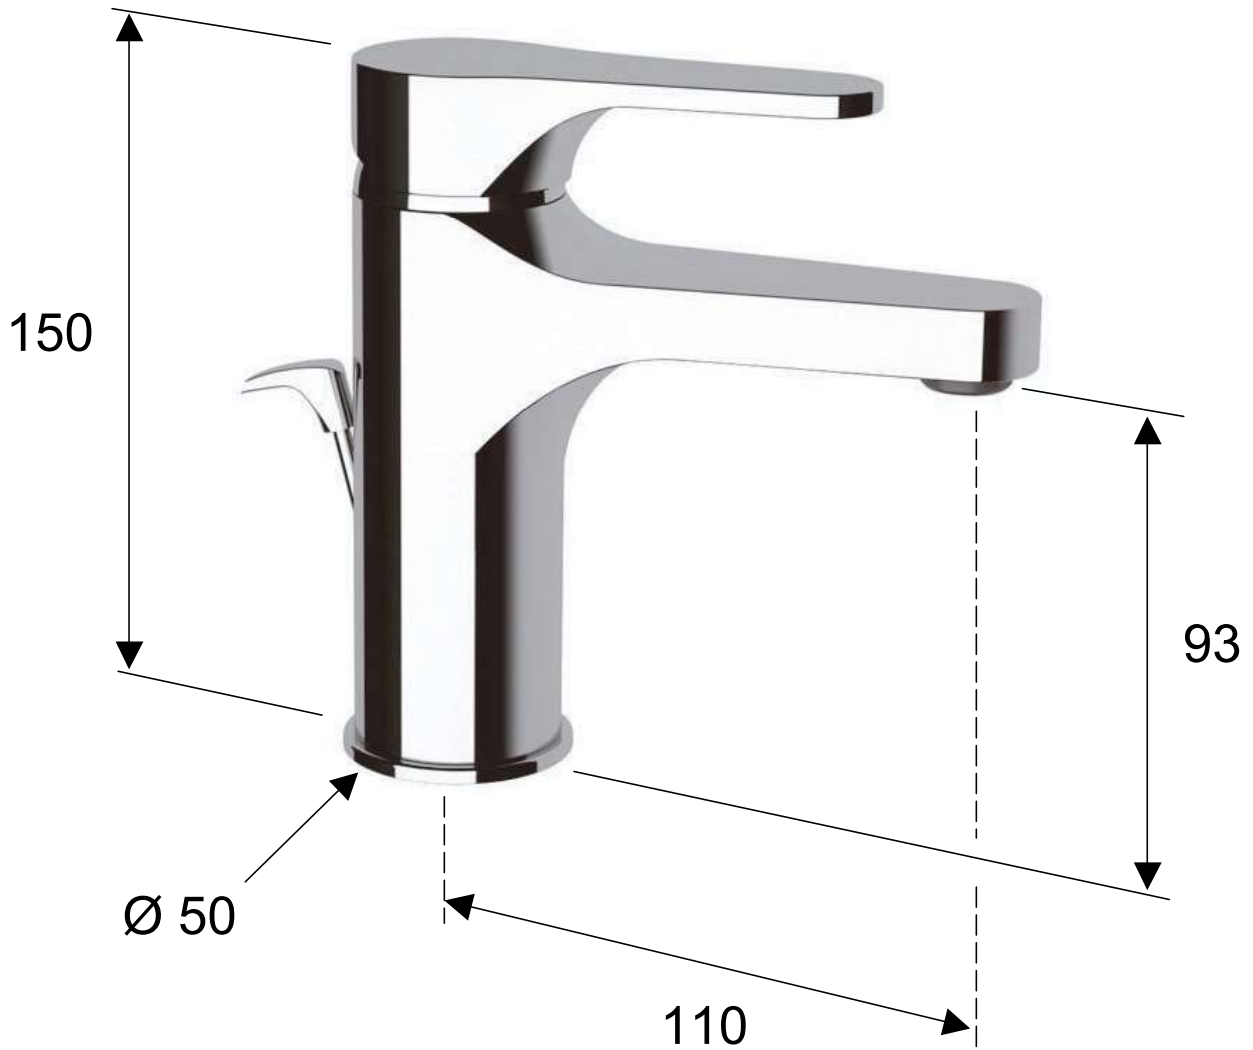

TECHNICAL FEATURES

DANIEL

ART. COD.

OM605

MATERIALI / MATERIALS

OTTONE CROMATO / CHROME PLATED BRASS

CROMATURA / CHROME PLATING