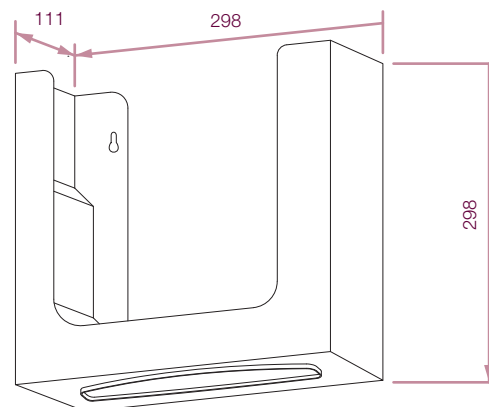

Paper Towel
Dispenser

DP3502 Dolphin Prestige Paper Towel Dispenser for Mounting Behind Mirror

- Superior quality and timeless design for prestigious washrooms
- Full metal housing in robust, easy-to-clean stainless steel AISI 304.
- Holds approx 500 paper towels.
- For mounting in a cabinet on site, refillable from the top.

Order code	Description	Dimensions	Projection	Capacity	Finish
DP3502	Paper Towel Dispenser	H 298 x W 298 mm	111mm	500 paper towels	AISI 304

SPECIFICATION PHRASE

Dolphin Prestige Paper Towel
Dispenser for Mounting Behind Mirror