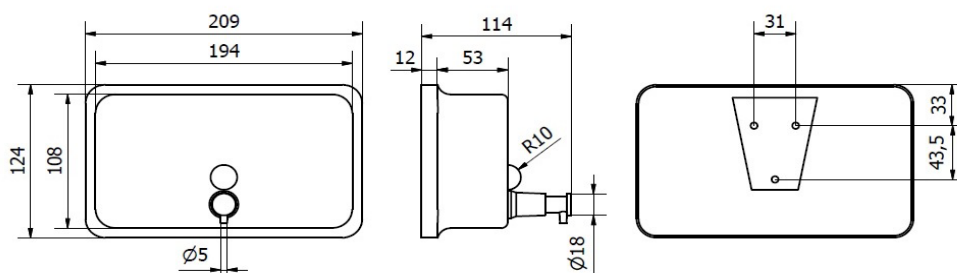

Polished STST
AISI

General description

- Horizontal refillable liquid soap dispenser.
- Satin stainless steel base and stand.
- Front window.
- Push button with anti-corrosion and anti-drip pump.
- Anti-vandal.
- 1 l capacity.

- Push-button pressure: 2.4 kg
- Dose per service: 1 g
- Anti-vandal installation

Dimensions (mm)

Weight: 0.495 kg

Dimensions without packaging

<i>ALL1003 / ALL1003B</i>			
Height	Width	Depth	Weight
124 mm	209 mm	114 mm	0.495 kg

Dimensions with packaging

<i>ALL1003 / ALL1003B</i>			
Height	Width	Depth	Weight
130 mm	250 mm	120 mm	0.585 kg

Package

- 1 unit per package.

Installation: with screws and plugs (included).