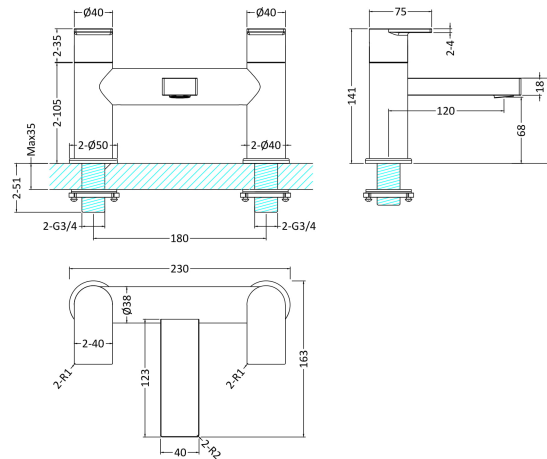

Sales Code: SOT303

Description: Sottile Deck Mounted Bath Filler

Product Dimensions

Height (mm):	141
Width (mm):	230
Depth (mm):	163
Length (mm):	
Nett Weight (kg):	2.9

Packaging Dimensions

Height (mm):	175
Width (mm):	250
Depth (mm):	245
Gross Weight (kg):	2.9

Packaging Data

Box Colour:	White Cardboard Box
Box Qty:	1
Label Size:	100 x 50
Label Colour:	White Label
Label Qty:	1

Outer Box Dimensions (If Applicable)

Height (mm):	
Width (mm):	
Depth (mm):	
Length (mm):	
Gross Weight (kg):	
Barcode:	5056211853619

Product Details

Country of Origin:	China
Fitting Instruction:	Yes
Product Material:	Brass
Control Type:	Manual
Waste Included:	Waste Not Included
Waste Type:	Not Applicable
WRAS Approval: No	Approval No: N/A
Valve/Cartridge Type:	1/4 Turn Ceramic Disc
Colour/Finish:	Chrome
Mount Type:	Deck
Operating Pressure (bar):	0.5
Flow Rates: (Litres Per Min)	0.1 bar: 5.4 0.5 bar: 16.5 1 bar: 23.9 2 bar: 34.4 3 bar: 42
Pipe Size:	3/4"
Pipe Centres:	180