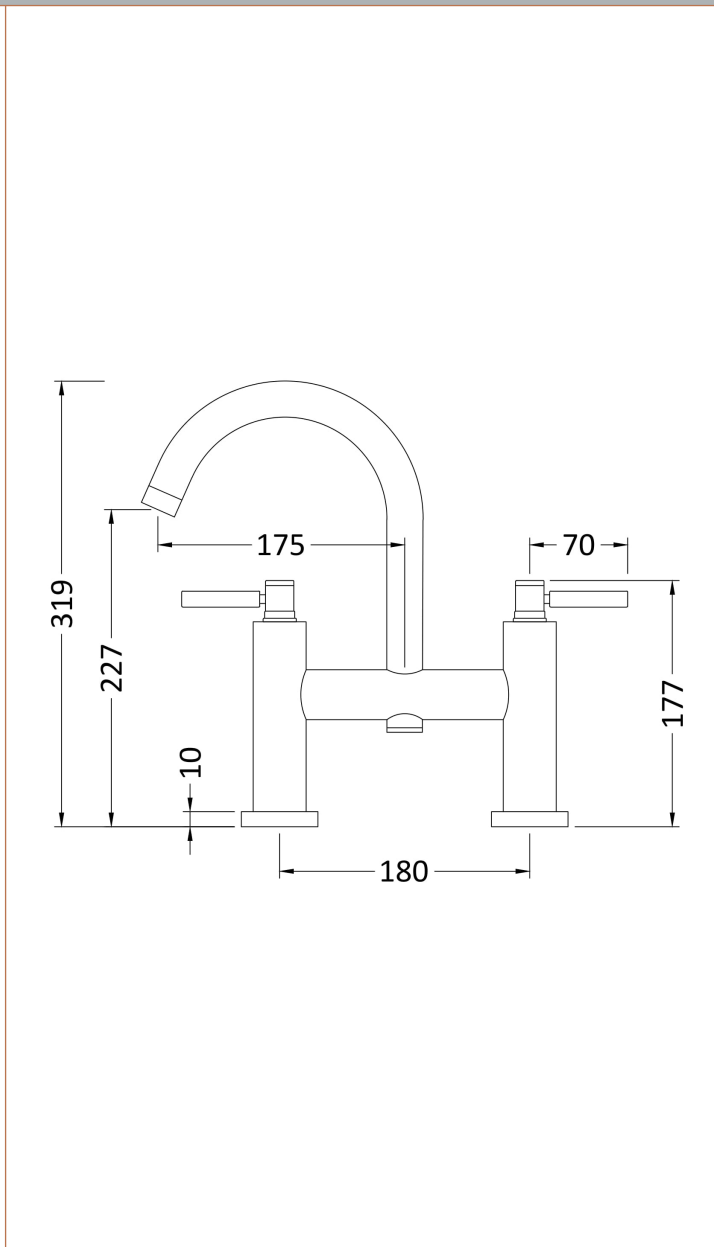

Sales Code: TEL353

Description: Tec Lever Bath Filler Small Swivel Spout

Product Dimensions

Height (mm):	320
Width (mm):	360
Depth (mm):	240
Length (mm):	
Nett Weight (kg):	3.03

Packaging Dimensions

Height (mm):	100
Width (mm):	235
Depth (mm):	265
Gross Weight (kg):	3.03

Packaging Data

Box Colour:	White Cardboard Box
Box Qty:	1
Label Size:	100 x 50
Label Colour:	White Label
Label Qty:	2

Outer Box Dimensions (If Applicable)

Height (mm):	310
Width (mm):	480
Depth (mm):	290
Length (mm):	
Gross Weight (kg):	18
Barcode:	5055146198093

Product Details

Country of Origin:	United Kingdom
Fitting Instruction:	Yes
Product Material:	Brass
Control Type:	Manual
Waste Included:	Waste Not Included
Waste Type:	Not Applicable
WRAS Approval: No	Approval No: N/A
Valve/Cartridge Type:	1/4 Turn Ceramic Disc
Colour/Finish:	Chrome
Mount Type:	Deck
Operating Pressure (bar):	0.2
Flow Rates: (Litres Per Min)	0.1 bar: 8 0.5 bar: 29 1 bar: 40 2 bar: 48 3 bar: 0
Pipe Size:	22 mm (3/4" Bsp)
Pipe Centres:	180 mm