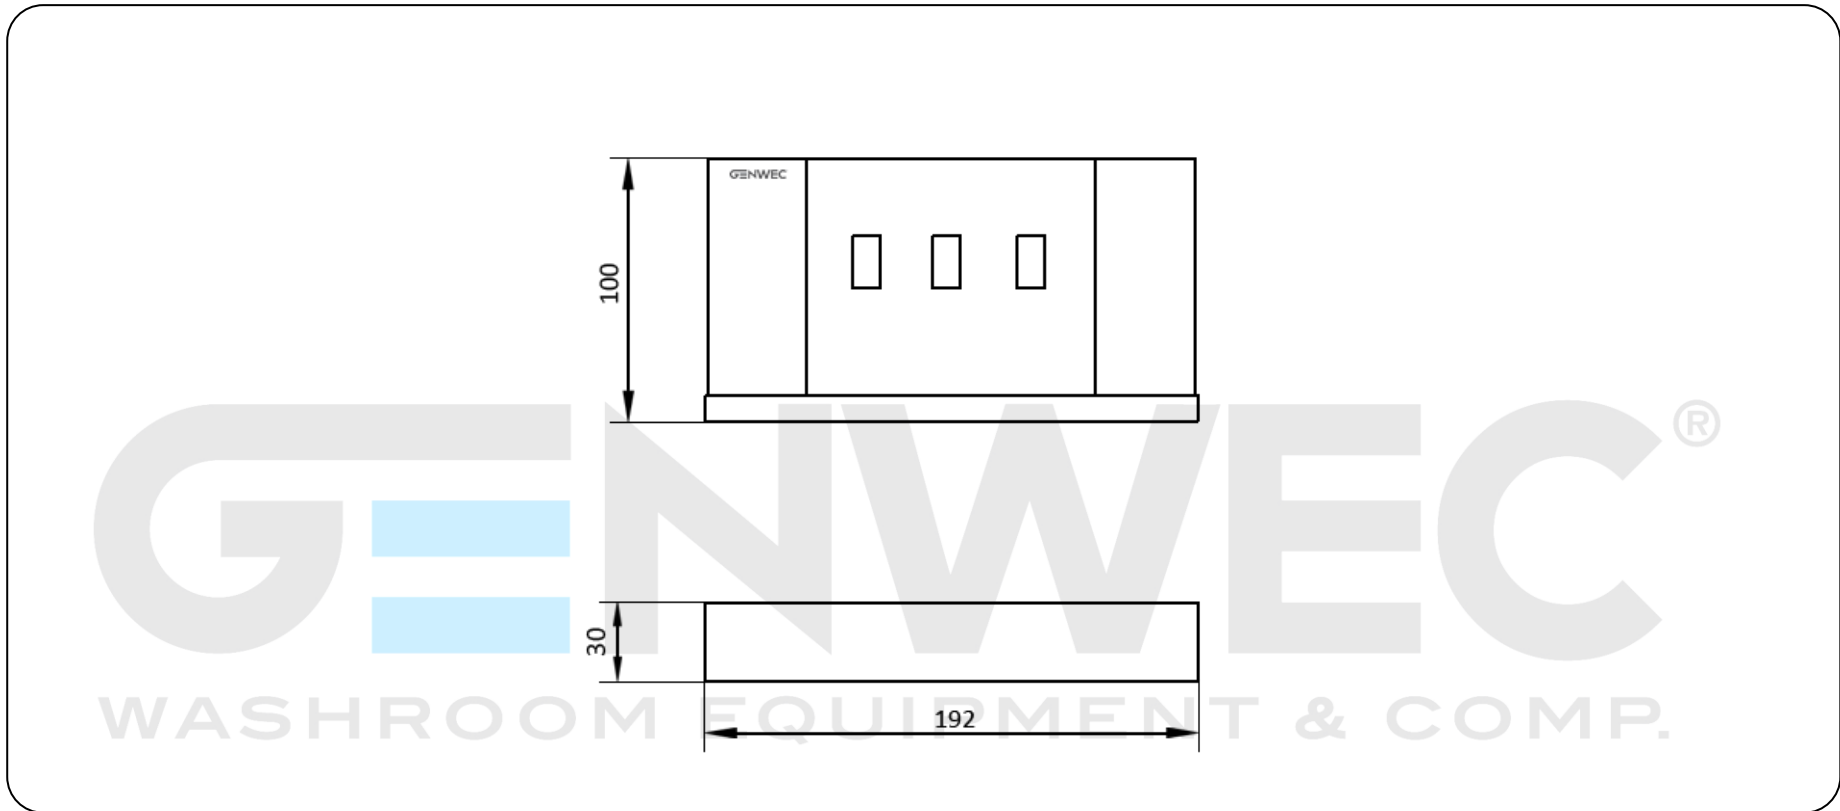

Cleaning: A cotton cloth slightly dampened in a soapy solution is recommended. Then dry off.