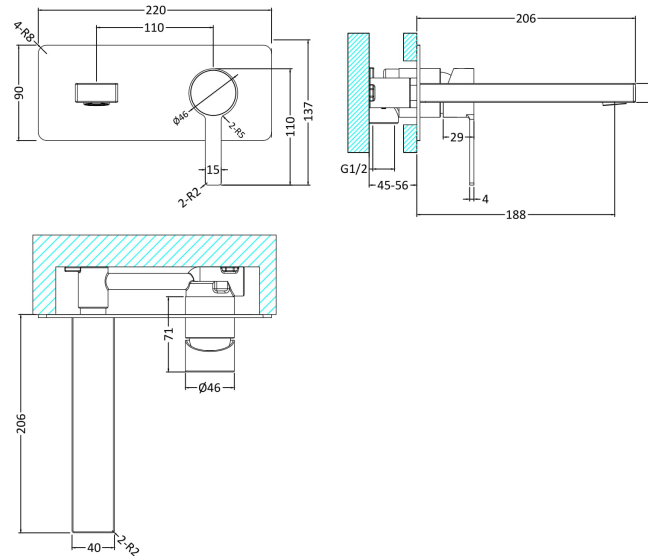

Sales Code: WIL328

Description: Willow W/M Single Lever Basin Mixer

Product Dimensions

Height (mm):	137
Width (mm):	220
Depth (mm):	206
Length (mm):	
Nett Weight (kg):	1.9

Packaging Dimensions

Height (mm):	80
Width (mm):	255
Depth (mm):	140
Gross Weight (kg):	1.9

Packaging Data

Box Colour:	White Cardboard Box
Box Qty:	1
Label Size:	100 x 50
Label Colour:	White Label
Label Qty:	1

Outer Box Dimensions (If Applicable)

Height (mm):	
Width (mm):	
Depth (mm):	
Length (mm):	
Gross Weight (kg):	
Barcode:	5056211853541

Product Details

Country of Origin:	China
Fitting Instruction:	Yes
Product Material:	Brass
Control Type:	Manual
Waste Included:	Waste Not Included
Waste Type:	Not Applicable
WRAS Approval: No	Approval No: N/A
Valve/Cartridge Type:	Single Lever Cartridge
Colour/Finish:	Chrome
Mount Type:	Wall
Operating Pressure (bar):	0.2

Flow Rates: (Litres Per Min) 0.1 bar: 3.4 0.5 bar: 8.1 1 bar: 11.5 2 bar: 18.7 3 bar: 23

Pipe Size: 1/2"

Pipe Centres: N/A