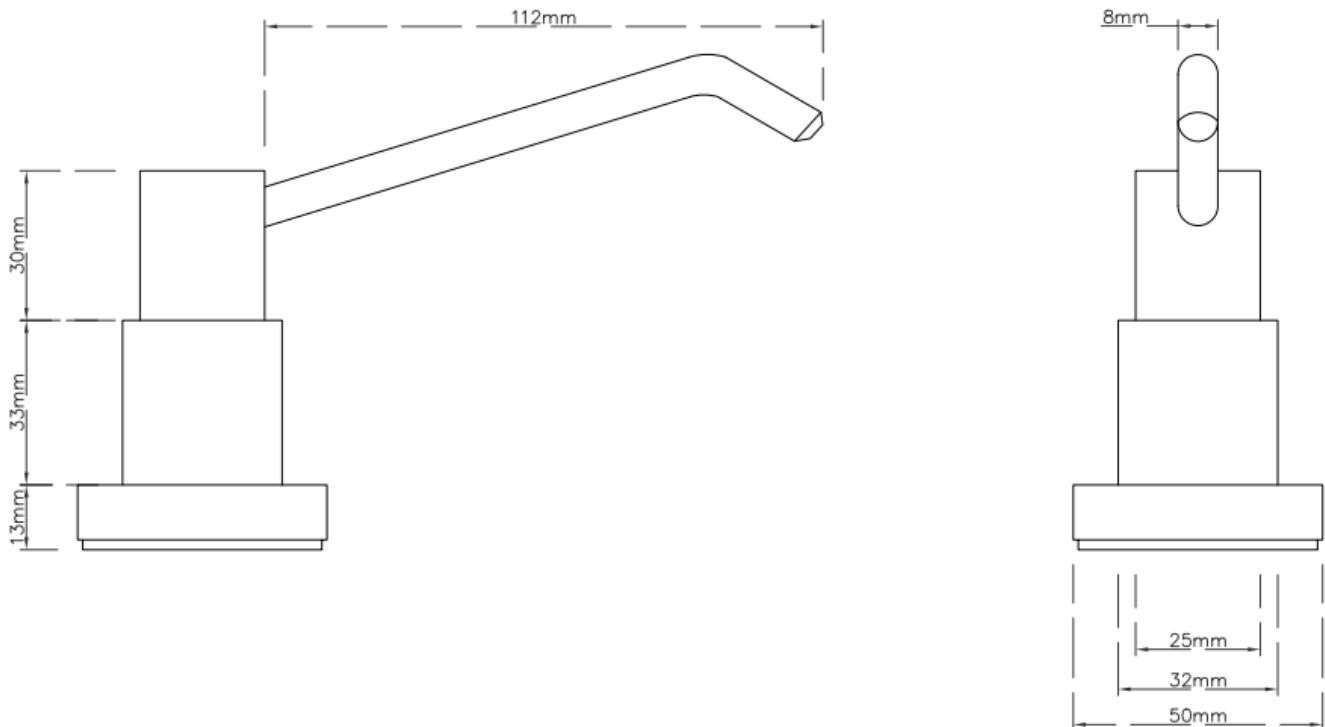

Prestige Luxury Vanity Top Soap Dispenser 1000ml

DISH39

Materials: Constructed from chrome plated brass with exposed surfaces in a polished finish.

Installation: Pass tube and thread through counter top then screw rubber and metal gasket up tight to the underside of the counter using the black nut provided. Fill bottle then screw onto thread.

Specification: Prestige Luxury Vanity Top Soap Dispenser 1000ml is finished in a polished chrome. Counter-top maximum thickness 80mm. Hole diameter in the counter top 24mm. Bottle size: H235 x D83mm, capacity 1000ml. Unit can also be fed on a multi-feed system.