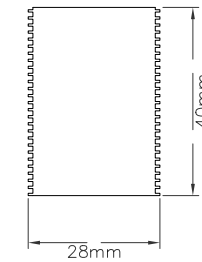

Counter hole \varnothing 28-40mm
 Maximum counter thickness
 40mm

Neoperl 5.4 litre/minute aerator
 2 inlet (hot and cold) water supply
 Inlet via 2 flexible connectors with 1/2" BSP connection
 Single lever basin tap
 Solid stainless steel in a brushed finish