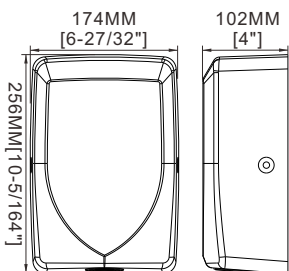

Dries possible per £1	2,500
Electrical Supply Voltage	220-240 V
Electrical Supply Frequency	50/60 Hz
Expected Motor Life	800 Hours
Rated Power	0.6 kW - 1 kW (Internal on / off heater switch)
Approx. Watt-Hours per Dry	2 - 2.78 Wh
Heater Element Power	0.4 kW
Operating Sound Level	74 dB
Motor Speed	30,000 RPM
Air Speed	224 MPH

Air Speed	224 MPH
Operating Temperature Range	At ambient temp (20°C) - 40°C
Motor Cut off Time	60 seconds
Motor Class	Class I
Materials	Stainless steel
Weight	2.5 kg
Finishes Available & Codes	Brushed satin (DFLIF02)
IP Rating	IP23
Cable Entry Point	Rear, with access available from bottom
Certifications and Awards	CE