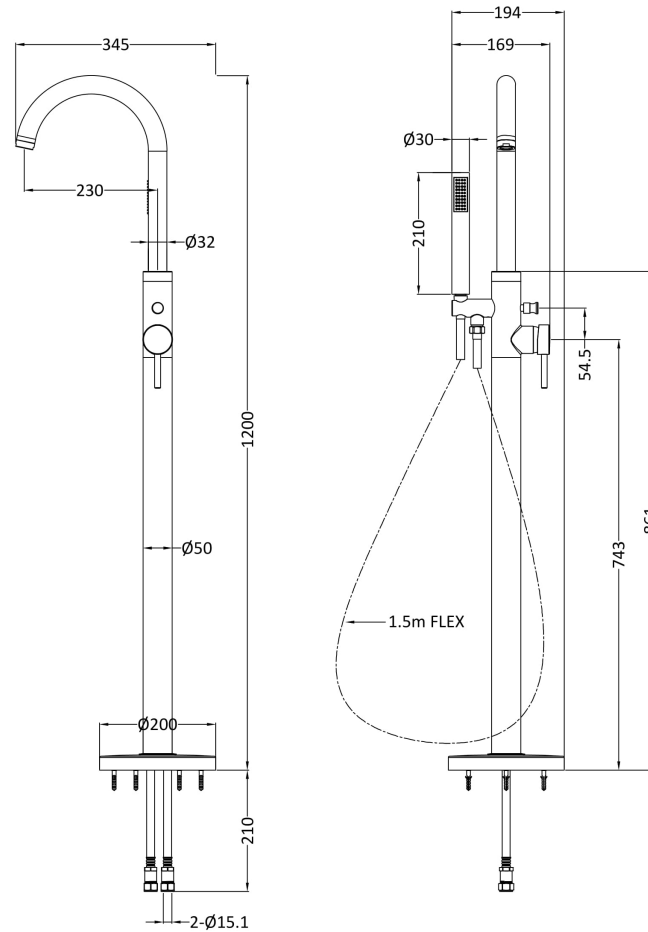

Sales Code: PN321

Description: Tec Elite Single Lever Mono Bsm

Product Dimensions

Height (mm):	1200
Width (mm):	200
Depth (mm):	345
Length (mm):	
Nett Weight (kg):	7.36

Packaging Dimensions

Height (mm):	250
Width (mm):	295
Depth (mm):	945
Gross Weight (kg):	7.36

Packaging Data

Box Colour:	White Cardboard Box
Box Qty:	1
Label Size:	100 x 50
Label Colour:	White Label
Label Qty:	2

Outer Box Dimensions (If Applicable)

Height (mm):	270
Width (mm):	930
Depth (mm):	235
Length (mm):	
Gross Weight (kg):	7
Barcode:	5055146133490

Product Details

Country of Origin:	China
Fitting Instruction:	Yes
Product Material:	Brass/ABS
Control Type:	Manual
Waste Included:	Waste Not Included
Waste Type:	Not Applicable
WRAS Approval: No	Approval No: N/A
Valve/Cartridge Type:	Single Lever Cartridge
Colour/Finish:	Chrome
Mount Type:	Floor Standing
Operating Pressure (bar):	1

Flow Rates: (Litres Per Min)	0.1 bar: 2.2	0.5 bar: 6.7	1 bar: 9.5	2 bar: 13.5	3 bar: 16.5
Pipe Size:	15 mm (1/2" Bsp)				
Pipe Centres:	N/A				