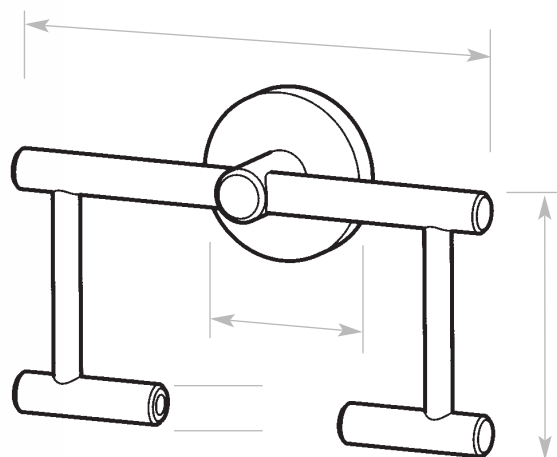

Toilet Tissue Dispensers

Surface Mounted

Toilet Tissue Dispenser

AC P220 shown

AC 220 Dolphin Prestige Toilet Roll Holder

- Superior quality and timeless design for prestigious washrooms
- Solid easy-care 18/10 stainless steel
- Satin or polished finish
- Anti-theft, robust four-point wall rosette fixing

Product Data

AC 220

- H 92 x W 150mm
- Capacity one standard roll
- Satin stainless steel

AC P220

- H 92 x W 150mm
- Capacity one standard roll
- Polished stainless steel

Related items

DB100
page 177

DB 400
page 179