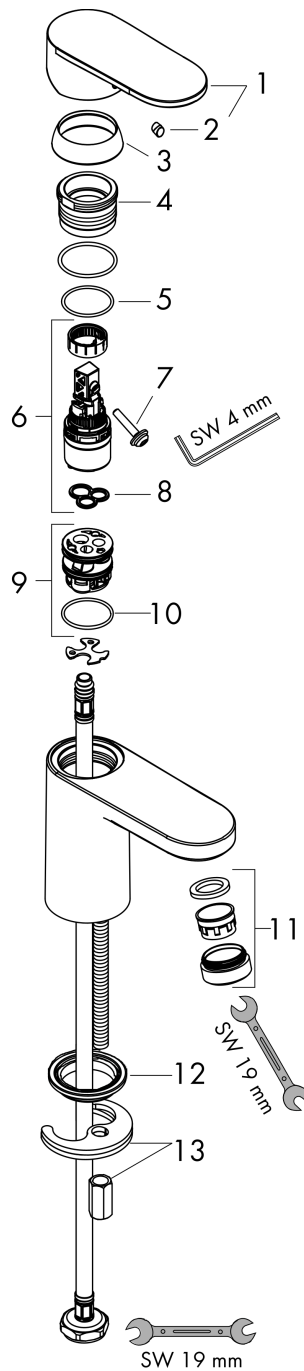

Vernis Blend
Single lever basin mixer 100 without waste set
 Finish: **Chrome** Art. no. : **71580000**

Description

product features

- ComfortZone 100 provides space for greater freedom of movement
- spout 108 mm long
- spout height: 88 mm
- Handle variant: Lever
- free-standing installation
- Spray pattern: normal spray
- spray direction can be adjusted to minimise splash back
- Maximum flow rate (at 3 bar): 5 l/min
- Min. operating pressure: 1 bar
- Max. operating pressure: 10 bar
- ceramic cartridge
- WRAS 2101057

Article Details

Price excl. VAT

£ 94.17

Technology

Certificates / Sustainability

Product image

Scale drawing

Vernis Blend
Single lever basin mixer 100 without waste set
 Finish: **Chrome** Art. no. : **71580000**

Flowchart

Vernis Blend
Single lever basin mixer 100 without waste set
 Finish: **Chrome** Art. no. : **71580000**

Exploded Drawing

Year of production: >01/21

Vernis Blend
Single lever basin mixer 100 without waste set
 Finish: **Chrome** Art. no. : **71580000**

Spare part list

Year of production: >01/21

Pos.	Description	Art. no.	Price	PU
1	handle	93678007	-	1
2	screw cover	96338000	-	1
3	flange	93680000	-	1
4	nut	93681000	-	1
5	O-ring 24x1,5	98434000	-	1
6	cartridge, assy	97685000	-	1
7	locking screw for handle	95140000	-	1
8	seal	98865000	-	1
9	adapter for cartridge	98866000	-	1
10	O-ring 23x2	98398000	-	1
11	aerator swivelling M24x1 (5 l/min)	93834000	-	1
12	seal Ø 42	98722000	-	1
13	fixing set	96016000	-	1
14	connection hose 600 mm M8x0,75 G3/8	96556000	-	1
15	O-ring 7x1,5	98422000	-	1