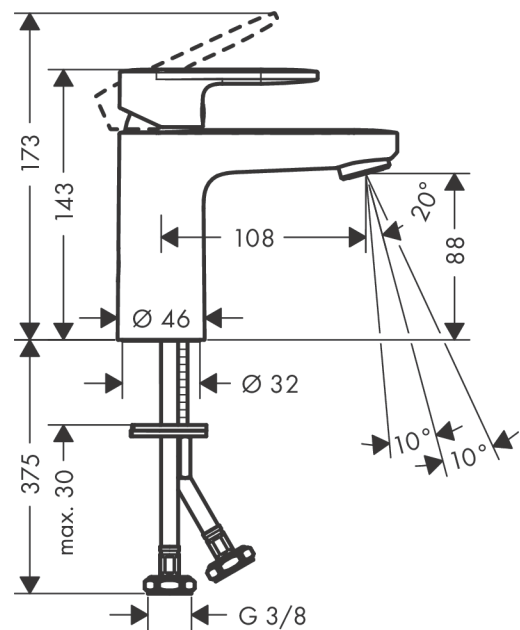

Vernis Blend
Single lever basin mixer 100 without waste set
 Finish: **Chrome** Art. no. : **71580000**

Description

product features

- ComfortZone 100 provides space for greater freedom of movement
- spout 108 mm long
- spout height: 88 mm
- Handle variant: Lever
- free-standing installation
- Spray pattern: normal spray
- spray direction can be adjusted to minimise splash back
- Maximum flow rate (at 3 bar): 5 l/min
- Min. operating pressure: 1 bar
- Max. operating pressure: 10 bar
- ceramic cartridge
- WRAS 2101057

Article Details

Price excl. VAT

£ 94.17

Technology

Certificates / Sustainability

Product image

Scale drawing

Vernis Blend
Single lever basin mixer 100 without waste set
 Finish: **Chrome** Art. no. : **71580000**

Flowchart

Vernis Blend
Single lever basin mixer 100 without waste set
 Finish: **Chrome** Art. no. : **71580000**

Exploded Drawing

Year of production: >01/21

Vernis Blend
Single lever basin mixer 100 without waste set
 Finish: **Chrome** Art. no. : **71580000**

Spare part list

Year of production: >01/21

Pos.	Description	Art. no.	Price	PU
1	handle	93678007	-	1
2	screw cover	96338000	-	1
3	flange	93680000	-	1
4	nut	93681000	-	1
5	O-ring 24x1,5	98434000	-	1
6	cartridge, assy	97685000	-	1
7	locking screw for handle	95140000	-	1
8	seal	98865000	-	1
9	adapter for cartridge	98866000	-	1
10	O-ring 23x2	98398000	-	1
11	aerator swivelling M24x1 (5 l/min)	93834000	-	1
12	seal Ø 42	98722000	-	1
13	fixing set	96016000	-	1
14	connection hose 600 mm M8x0,75 G3/8	96556000	-	1
15	O-ring 7x1,5	98422000	-	1