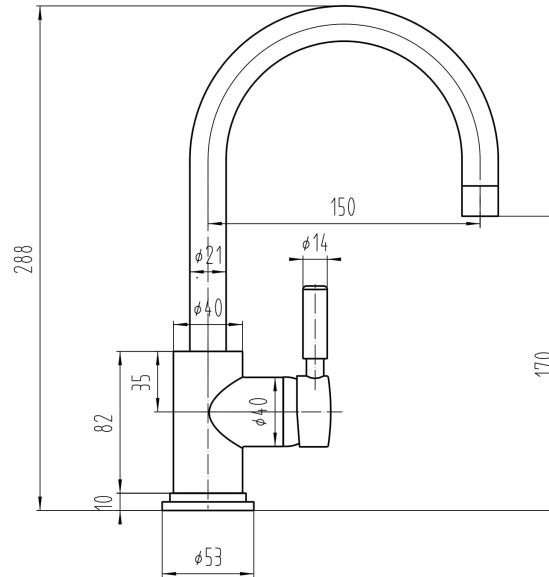

### Product Dimensions

Height (mm):	288
Width (mm):	53
Depth (mm):	188
Length (mm):	
Nett Weight (kg):	1.6

### Packaging Dimensions

Height (mm):	85
Width (mm):	185
Depth (mm):	270
Gross Weight (kg):	1.6

### Outer Box Dimensions (If Applicable)

Height (mm):	400
Width (mm):	280
Depth (mm):	560
Length (mm):	
Gross Weight (kg):	10
Barcode:	5055275870921

Flow Rates: (Litres Per Min) 0.1 bar: 3.7 0.5 bar: 8.5 1 bar: 12.2 2 bar: 17.2 3 bar: 21.1

Pipe Size: 15 mm (1/2" Bsp)

Pipe Centres: N/A