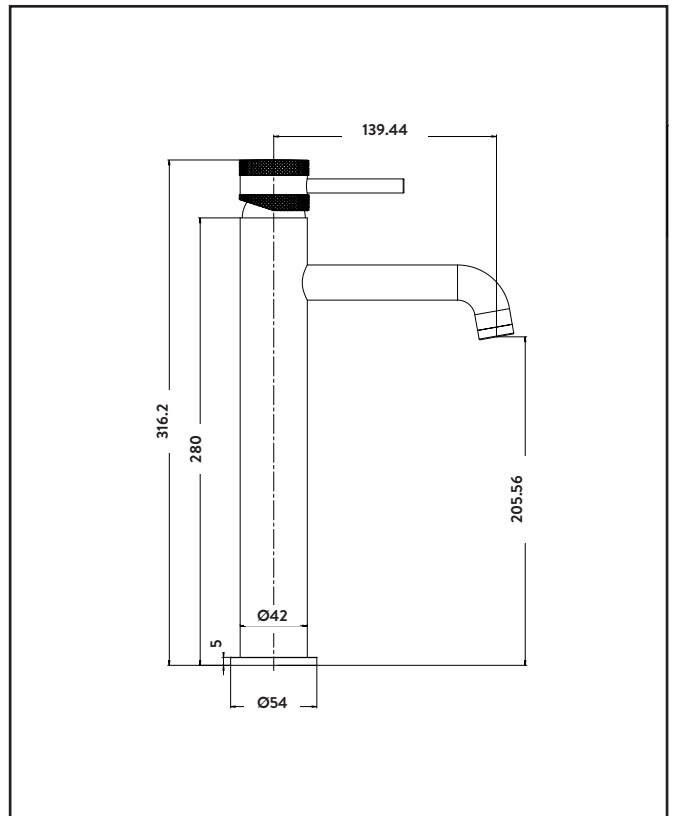

PRODUCT DATA SHEET

Core Brushed Brass Tall Mono Basin Mixer

Product Code: NU-006

Product Measurements	
Product Weight:	1.642kg
Product Width:	54mm
Product Height:	316.2mm
Product Depth:	N/A
Product Length:	160mm
Product Transportation	
Barcode:	5060766124476
Country of Origin:	China
Comodity Code:	8481809000
Primary Packed Measurements	
Packaged Weight:	1.929kg
Packaged Length:	390mm
Packaged Width:	200mm
Packaged Height:	60mm
Packaging Weight	
Card:	0.279kg
Paper:	0.11kg
Cloth:	0.28kg
Plastic:	0.008kg
General Information	
Construction Material:	Brass
Installation Type:	Deck Mounted
Colour / Finish:	Brushed Brass
Tap/Shower Attributes	
Minimum Pressure:	0.5 bar
Maximum Pressure:	5 bar
Flexible Tails Included:	Yes
Tap Hole Required:	1
Handle Type:	Lever
Swivel Spout:	No
Inlet Connection:	1/2" M10
Outlet Connection:	N/A
Tap Hole Diameter:	35mm
Tap Type Description:	Mono Mixer
Includes Waste:	No
Valve / Cartridge Type:	Single Lever Cartridges 35mm
Cartridge Spare Code:	N/A
Flow Rates	
0.2bar (l/min)	2.7
0.5bar (l/min)	5
1bar (l/min)	6.6
2bar (l/min)	9.2
3bar (l/min)	11.4
Compliance DOP	
HBD0C040 / HBD0C041	

Dimensions
(measurements in mm)